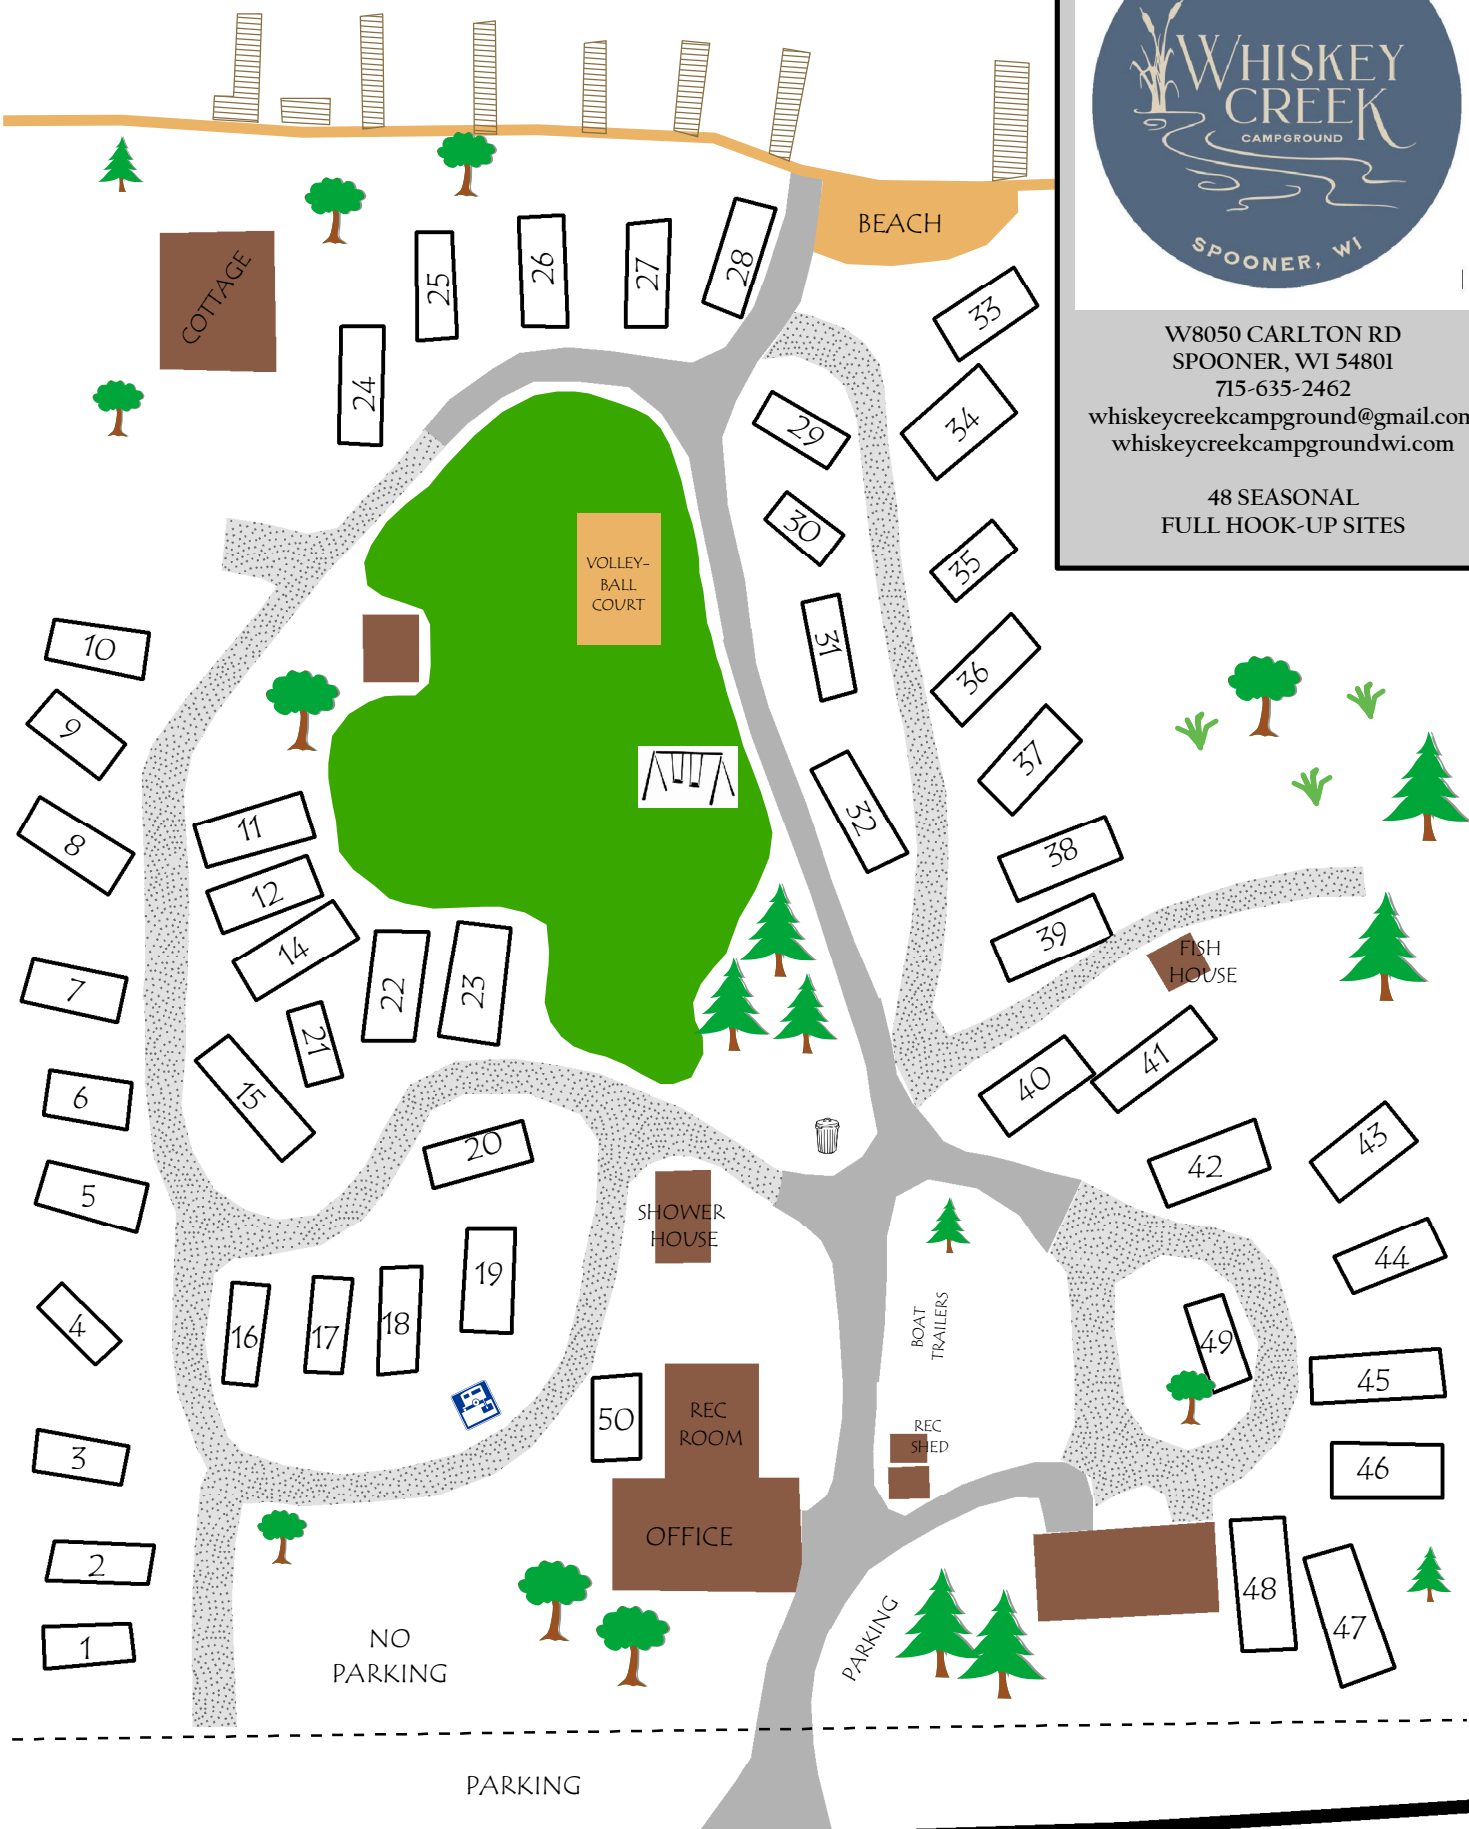

CYCLONE LAKE

W8050 CARLTON RD
SPOONER, WI 54801
715-635-2462
whiskeycreekcampground@gmail.com
whiskeycreekcampgroundwi.com

48 SEASONAL
FULL HOOK-UP SITES

PARKING

CARLTON ROAD